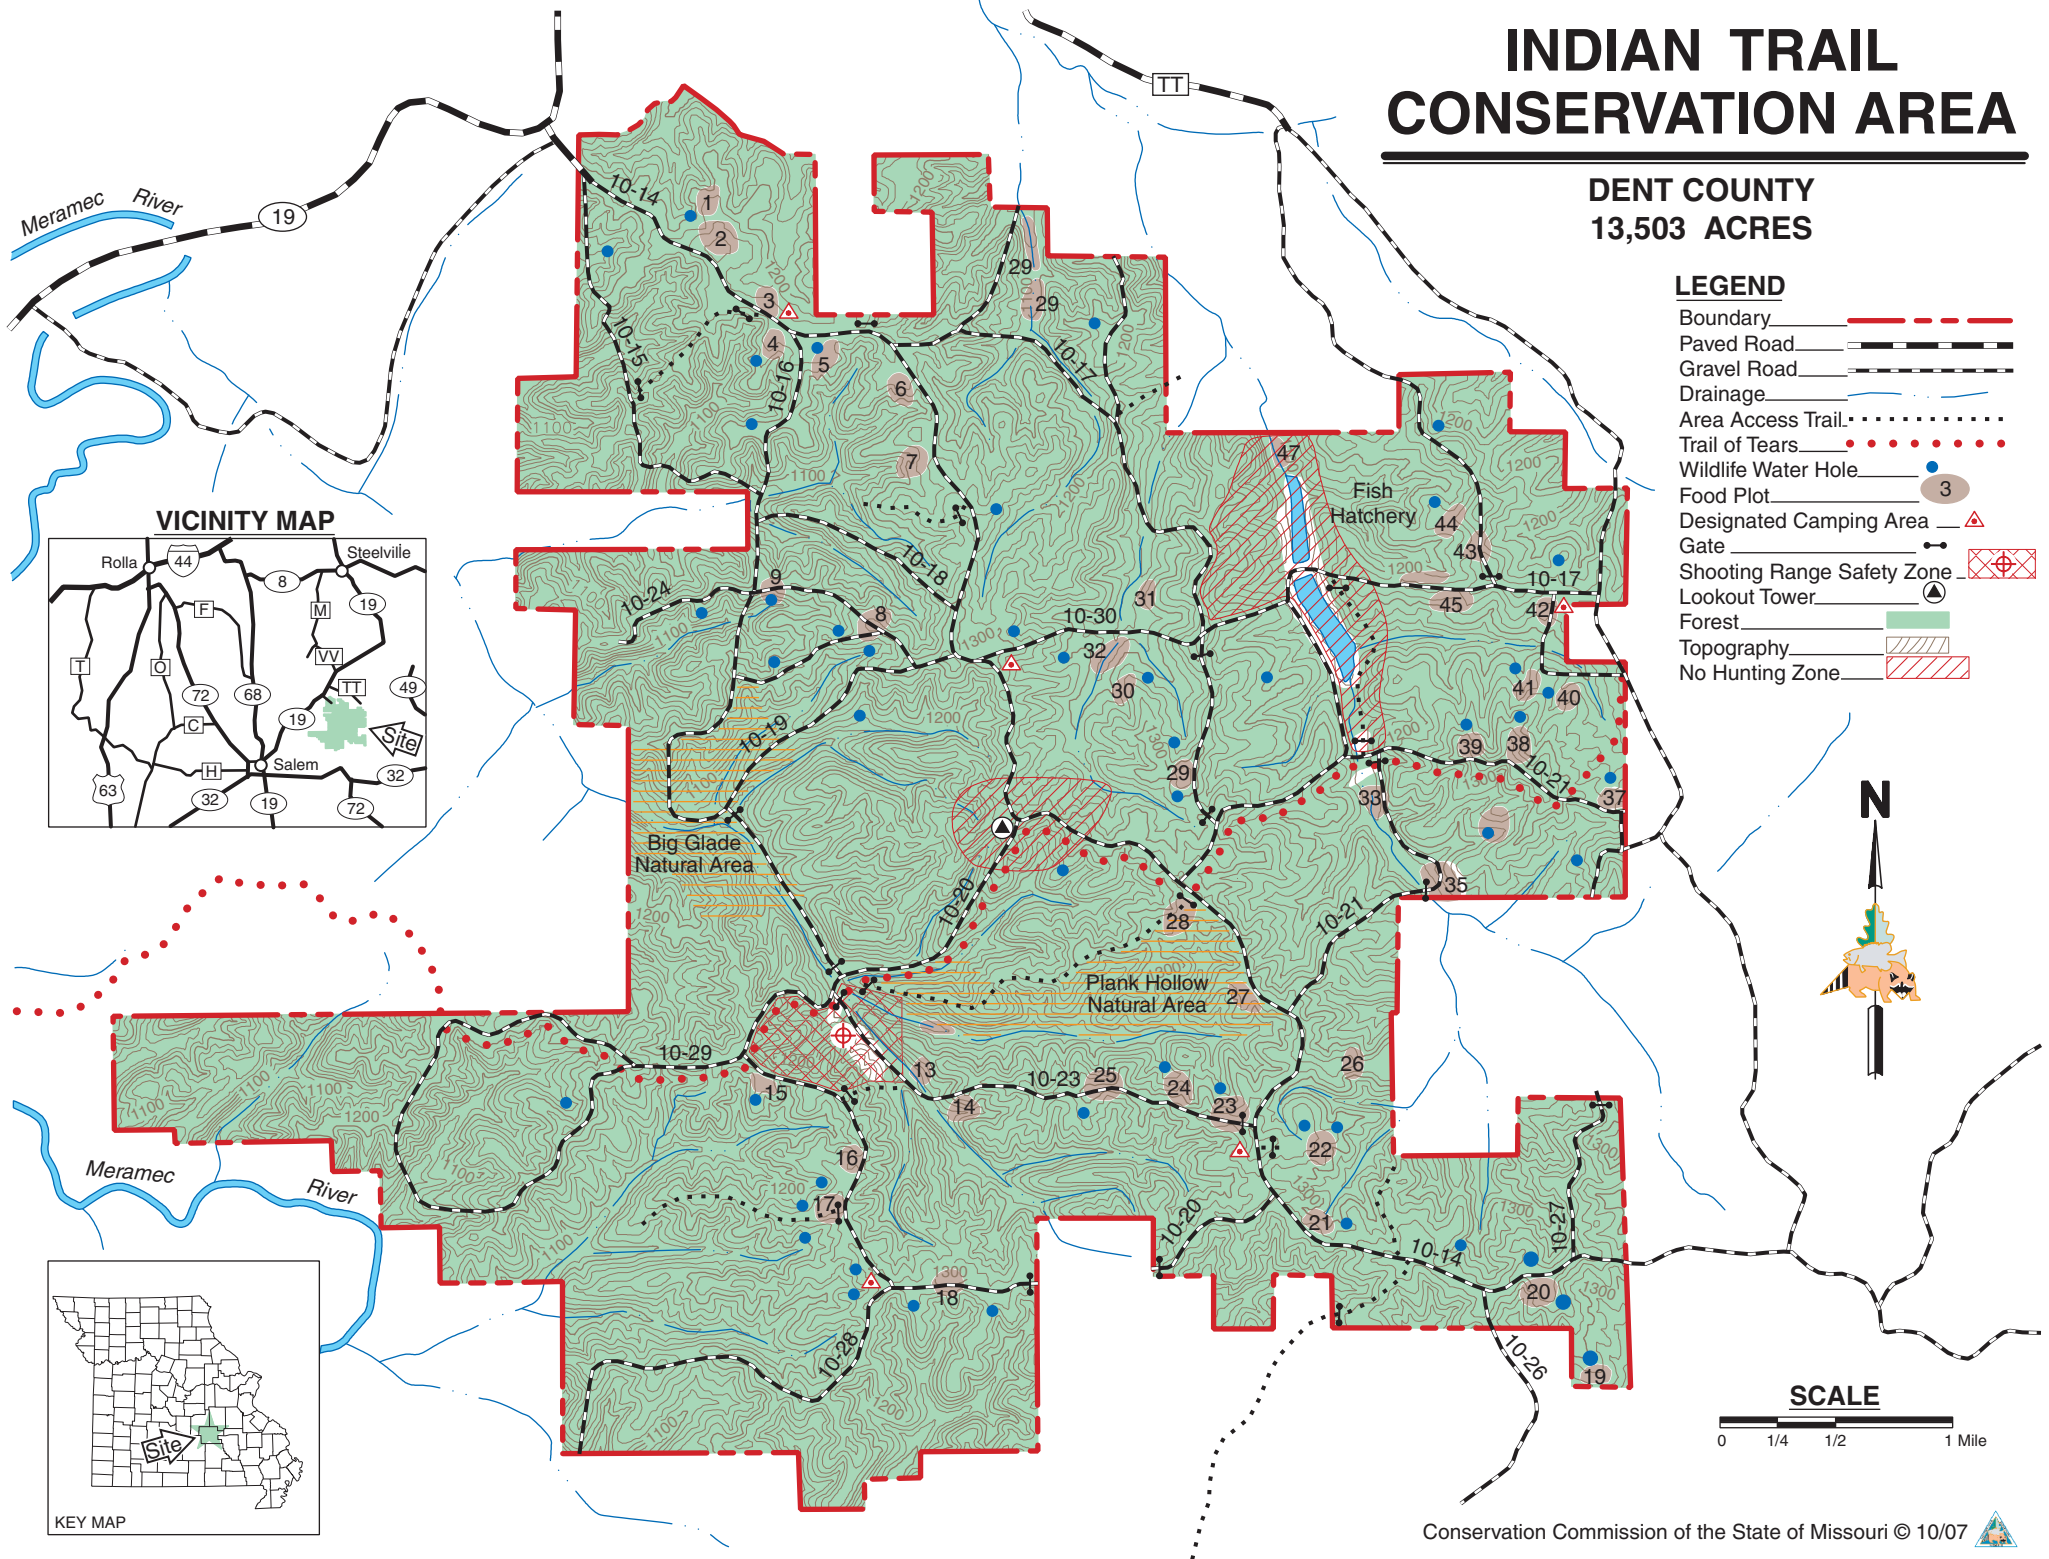

INDIAN TRAIL CONSERVATION AREA

DENT COUNTY
13,503 ACRES

LEGEND

- Boundary
- Paved Road
- Gravel Road
- Drainage
- Area Access Trail
- Trail of Tears
- Wildlife Water Hole
- Food Plot
- Designated Camping Area
- Gate
- Shooting Range Safety Zone
- Lookout Tower
- Forest
- Topography
- No Hunting Zone

VICINITY MAP