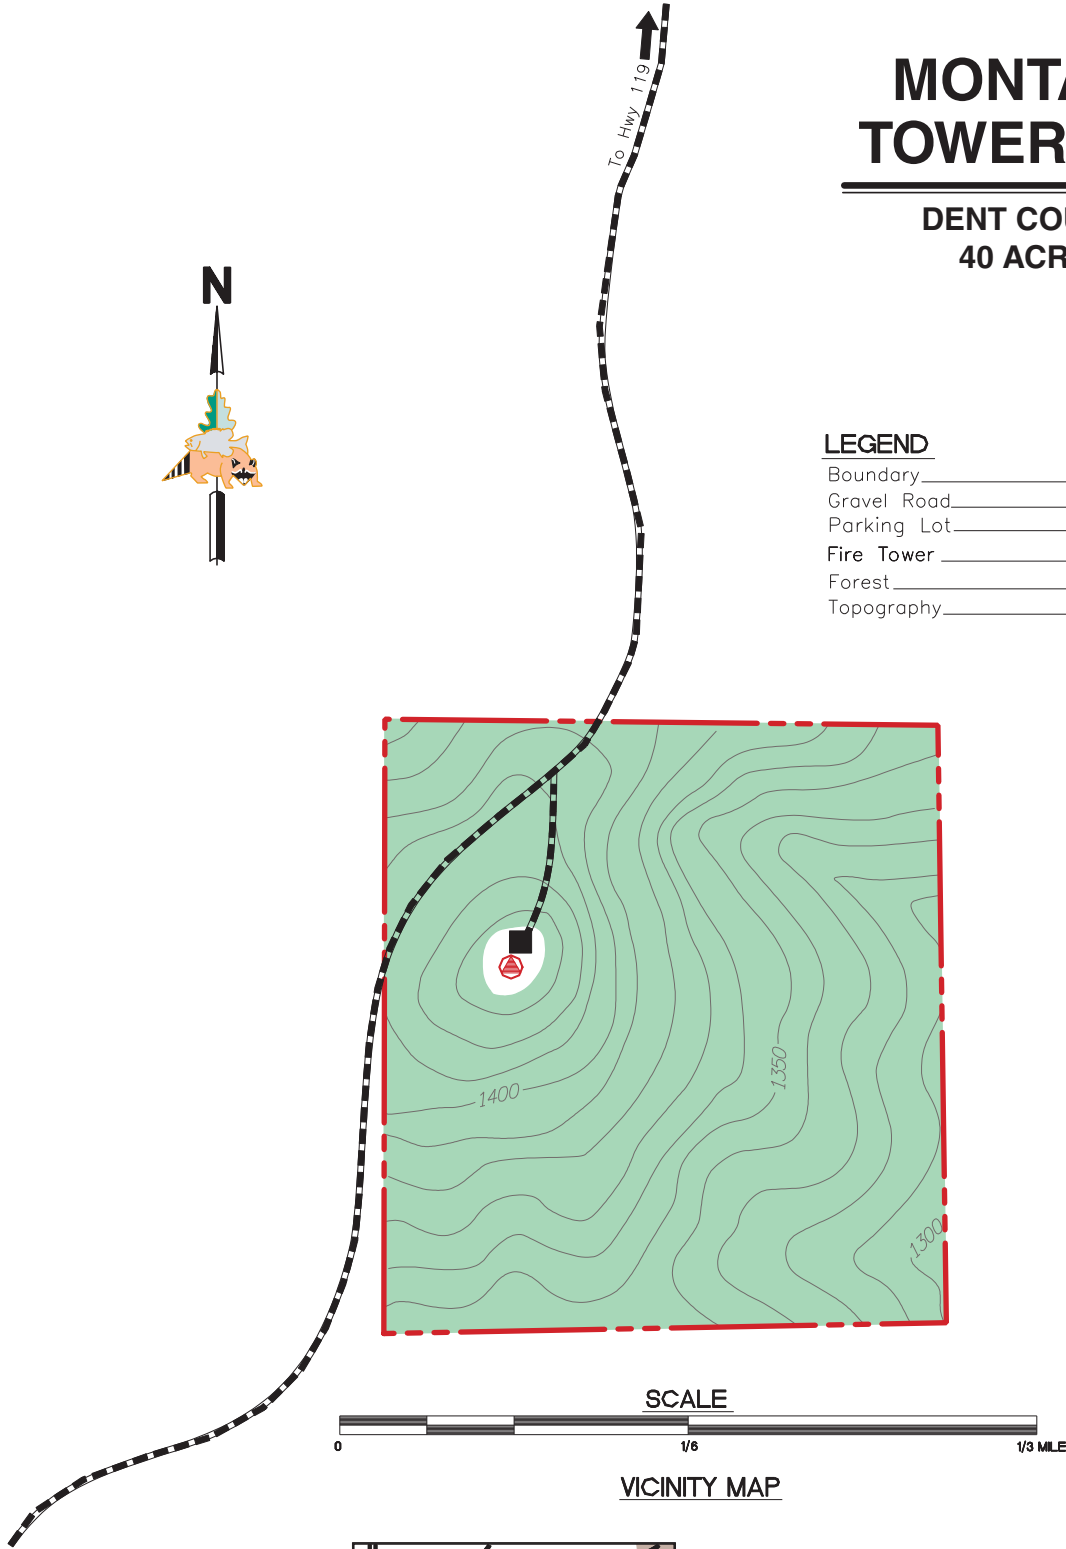

# MONTAUK TOWER SITE

DENT COUNTY  
40 ACRES

## LEGEND

- Boundary
- Gravel Road
- Parking Lot
- Fire Tower
- Forest
- Topography

## VICINITY MAP