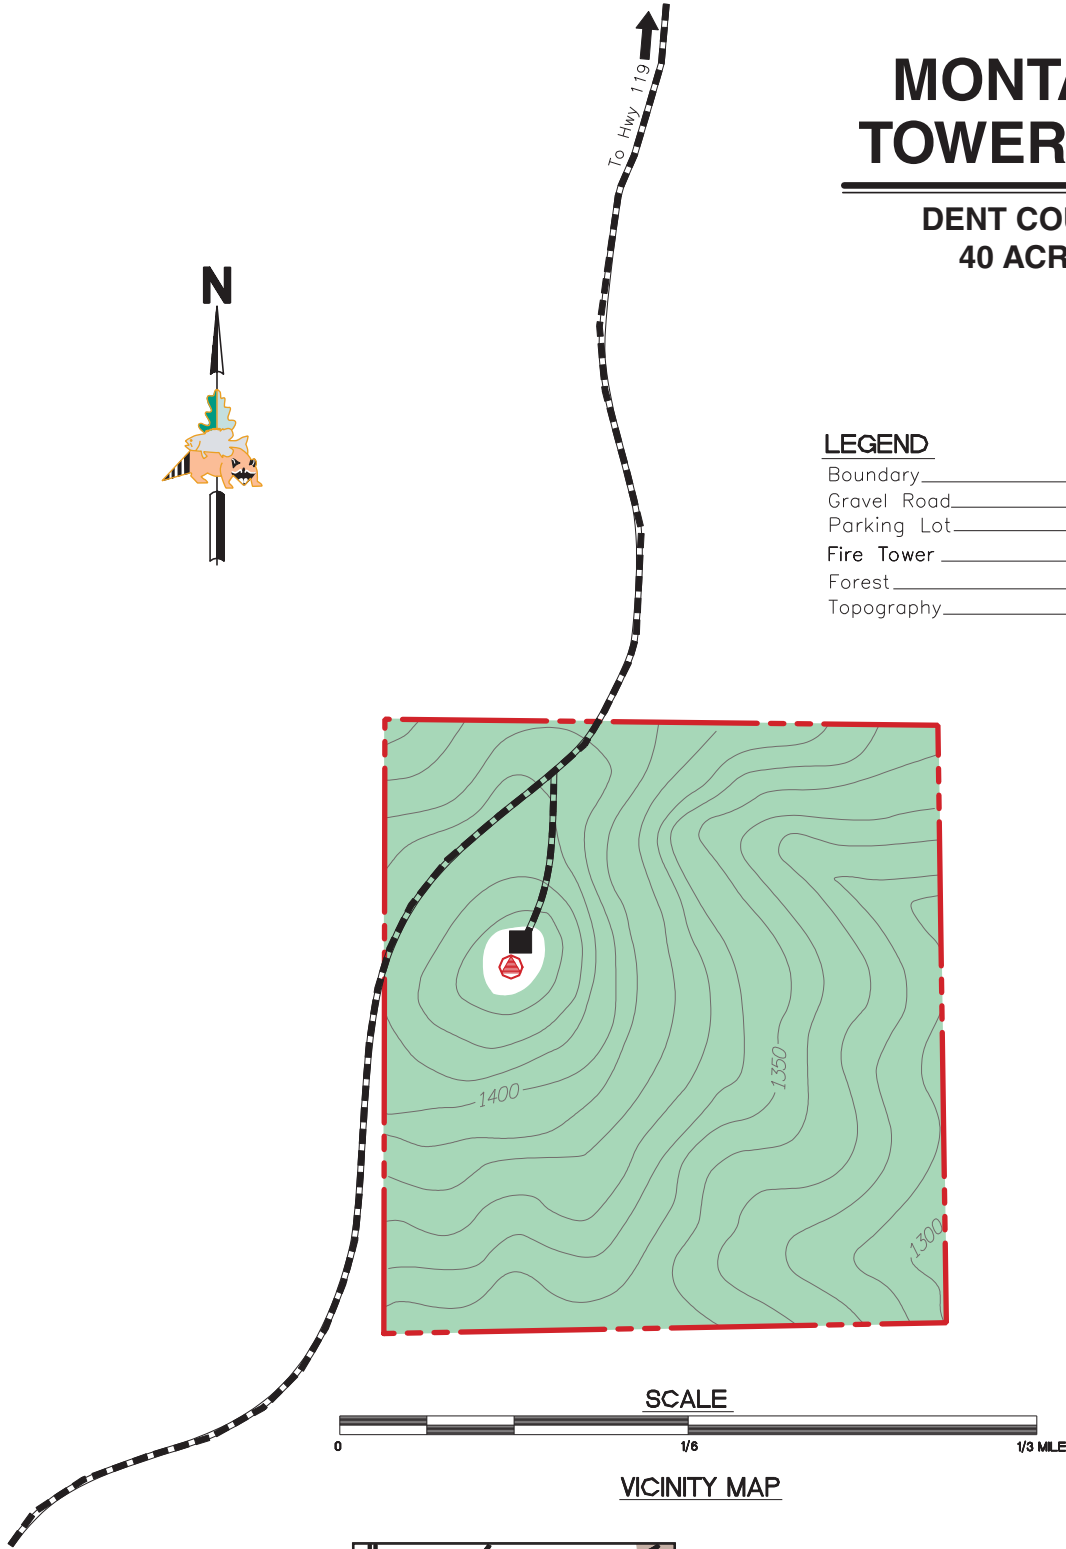

MONTAUK TOWER SITE

DENT COUNTY
40 ACRES

LEGEND

- Boundary
- Gravel Road
- Parking Lot
- Fire Tower
- Forest
- Topography

VICINITY MAP