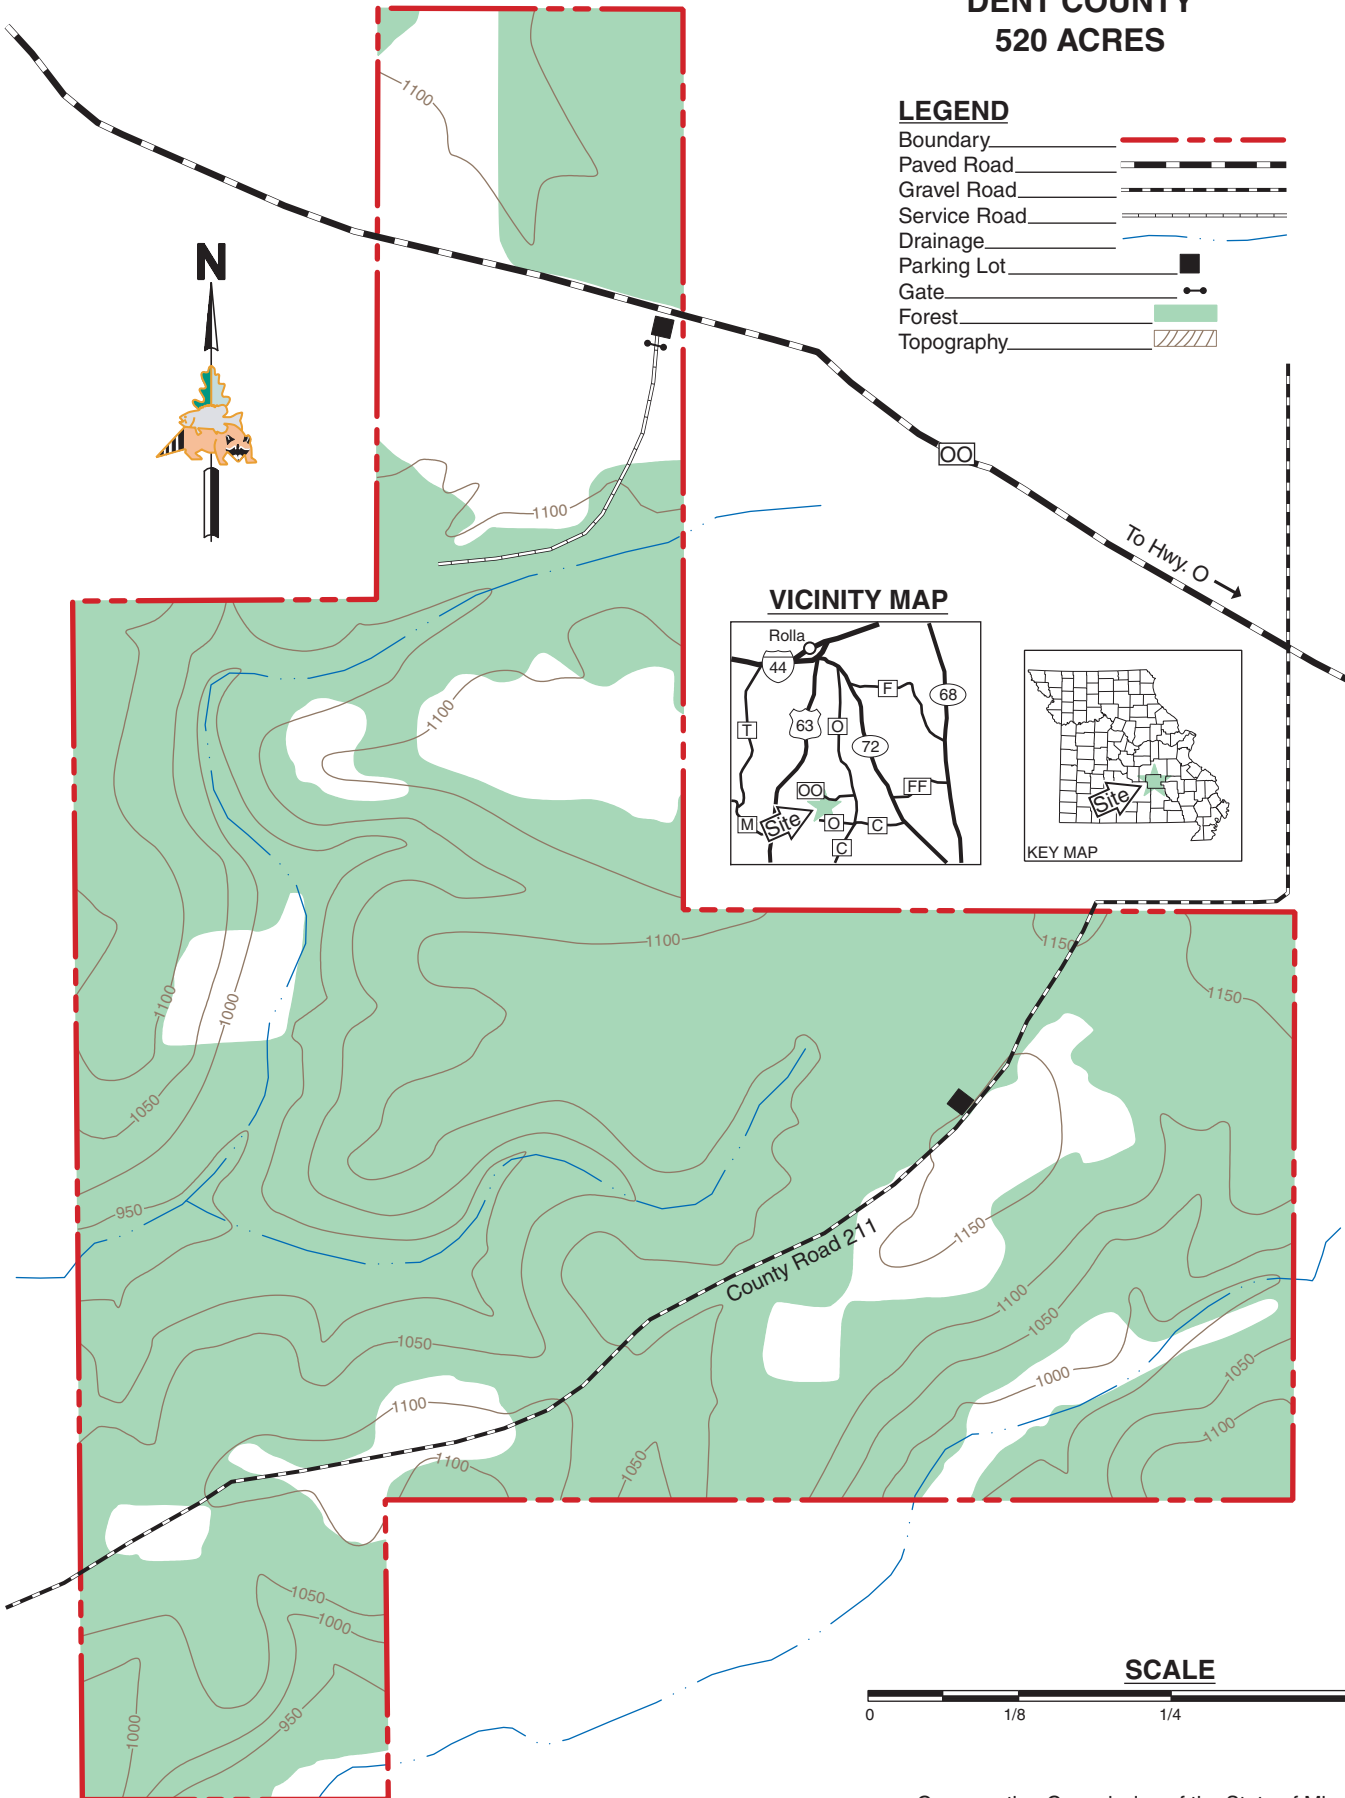

RICHARD CLEMENT MEMORIAL FOREST AND WILDLIFE AREA

DENT COUNTY
520 ACRES

LEGEND

- Boundary 
- Paved Road 
- Gravel Road 
- Service Road 
- Drainage 
- Parking Lot 
- Gate 
- Forest 
- Topography 

VICINITY MAP

SCALE